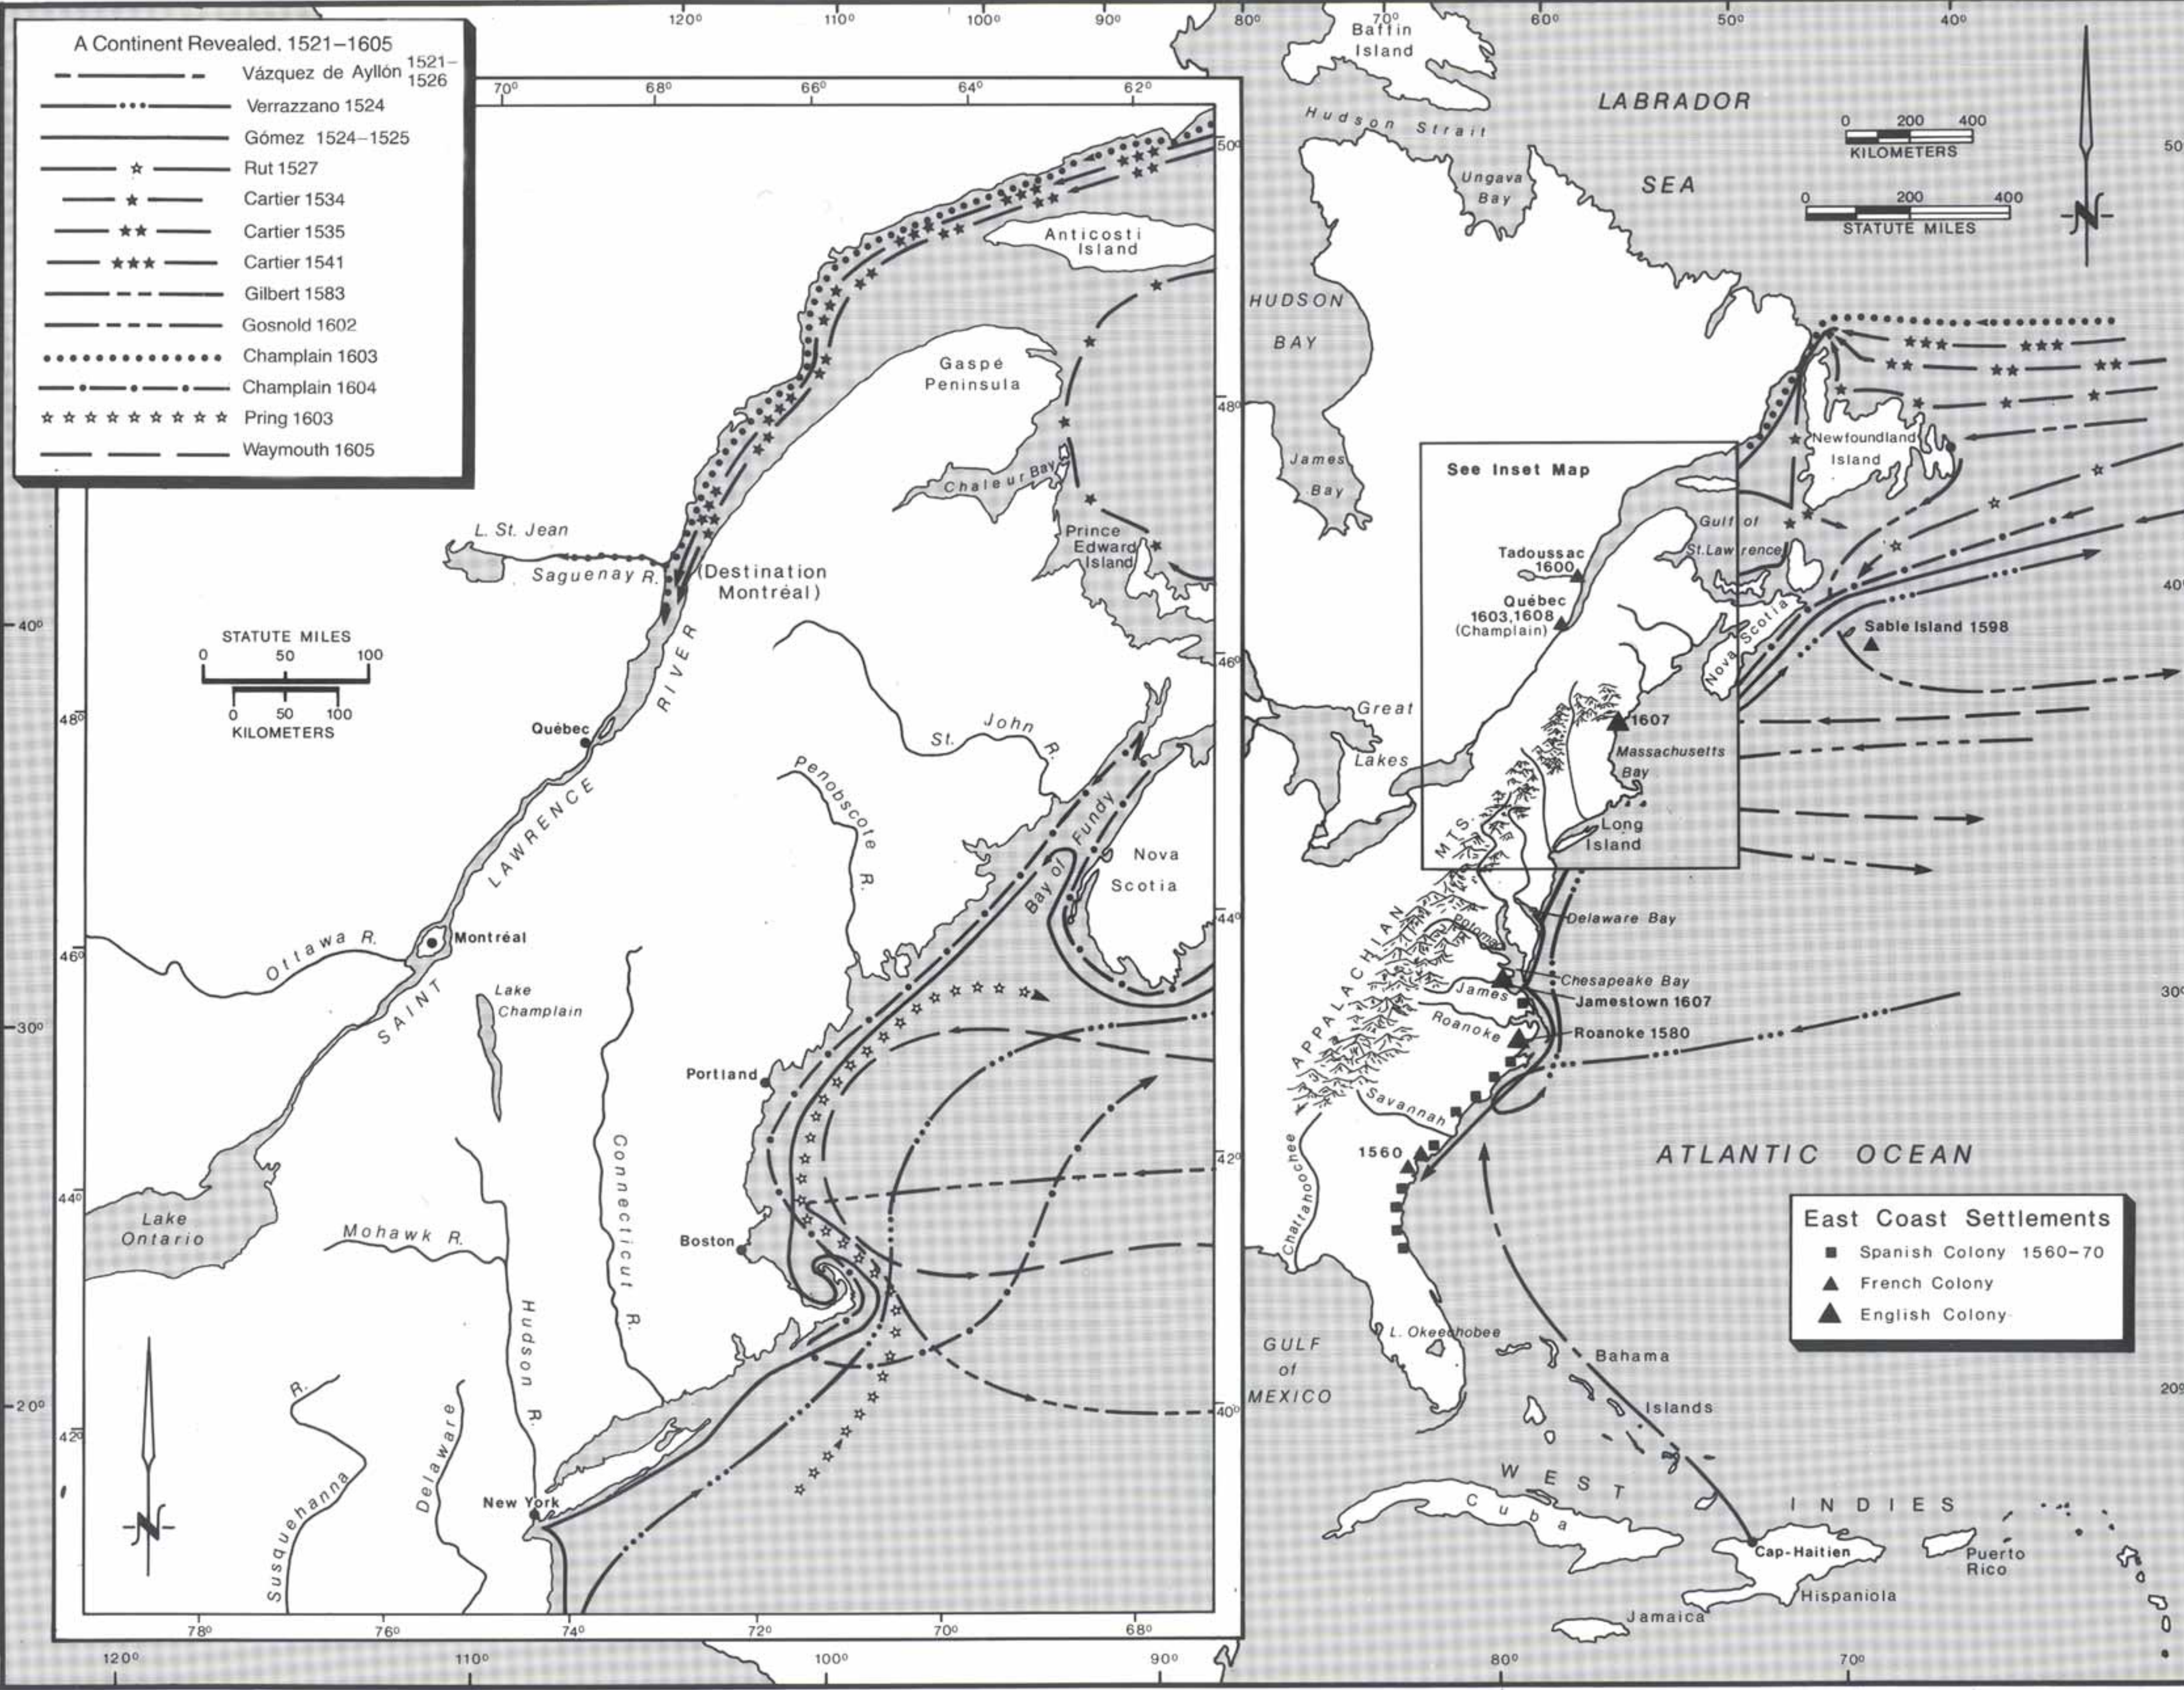

A Continent Revealed, 1521-1605

- Vázquez de Ayllón 1521-1526
- Verrazzano 1524
- Gómez 1524-1525
- ★ Rut 1527
- ★ Cartier 1534
- ★★ Cartier 1535
- ★★★ Cartier 1541
- ——— Gilbert 1583
- ——— Gosnold 1602
- ●●●●● Champlain 1603
- ●●●●● Champlain 1604
- ★★ ★★ Pring 1603
- ——— Waymouth 1605

STATUTE MILES
0 50 100
KILOMETERS
0 50 100

0 200 400
KILOMETERS
0 200 400
STATUTE MILES

See Inset Map
Tadoussac 1600
Québec 1603, 1608 (Champlain)
Sable Island 1598
1607
Massachusetts Bay
Long Island

East Coast Settlements
■ Spanish Colony 1560-70
▲ French Colony
▲ English Colony